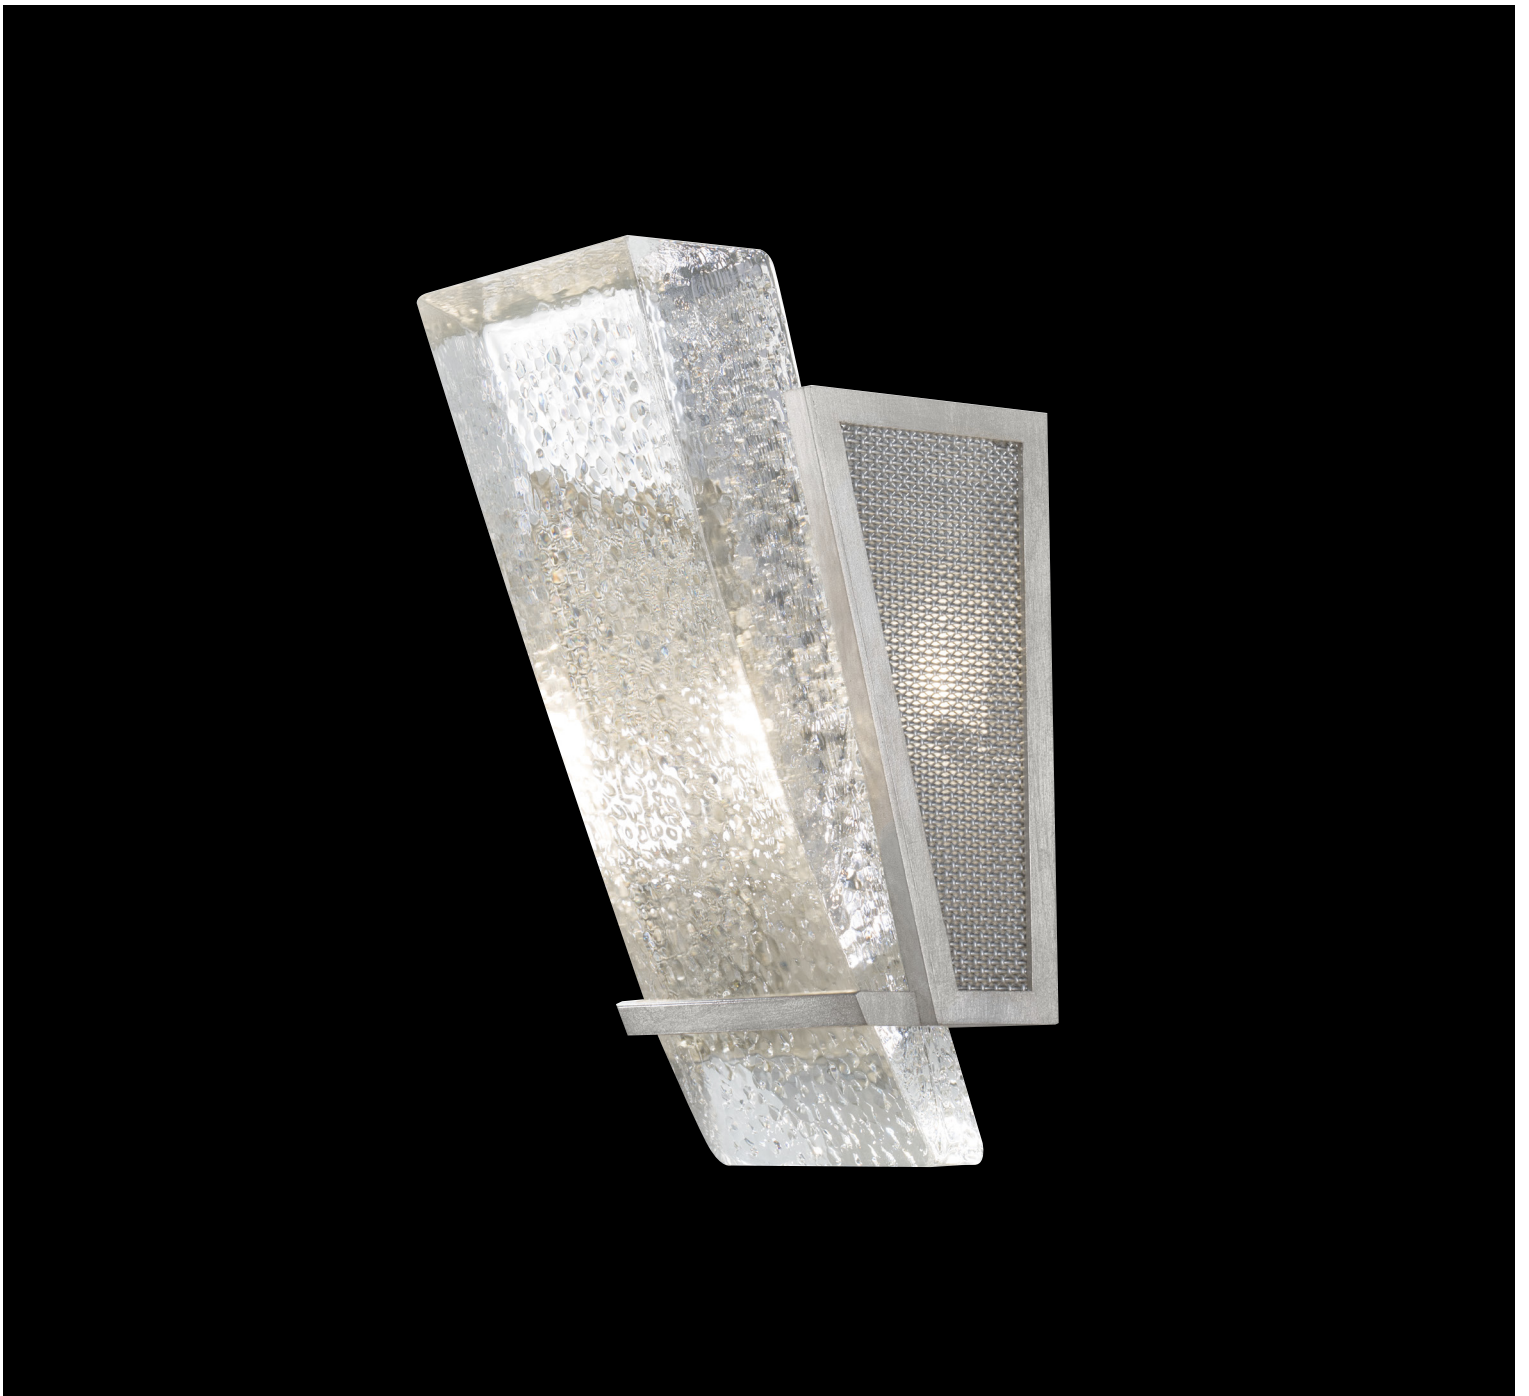

CROWNSTONE

As a celebration of Roman ingenuity and design, a transformative element of classical architecture has been interpreted with the brilliance of glass. As the primary element of these elegant transitional fixtures, the Crownstone is captured in cast glass by the highly skilled artists in our Miami studio. Strength and elegance are the hallmarks of this bold new series, giving testimony to our commitment to innovative designs and American craftsmanship.

52" RECTANGULAR PENDANT

Model #
891240-11 Standard Silver Leaf/Fabric

Dimensions
H 10.75" (27 cm) W 52" (132 cm) D 21.75" (55 cm)
Min Ht: 25" (64 cm) Max Ht: 103" (262 cm)

Electrical
Fabric: US: G16.5 INTL: G45 E14 | Mesh: US: B10 INTL: B35 E14
Candelabra, 40w max (Qty. 16)
Not suitable for vaulted ceilings.

Candelabra, 40w max (Qty. 16)

Not suitable for vaulted ceilings.

US/INTL bulbs are not included for all items in this collection.

15" SCONCE

Model #
891150-21 Standard Gold Leaf/Fabric

Dimensions
H 15" (38 cm) W 6.5" (17 cm) D 5.25" (13 cm)

Standard Silver Leaf /
Mesh (-12)

Standard Gold Leaf /
Fabric (-21)

Standard Gold Leaf /
Mesh (-22)

13" SCONCE

Model

890750-12 Standard Silver Leaf/Mesh

Dimensions

H 13" (33 cm) W 6.5" (17 cm) D 7" (18 cm)